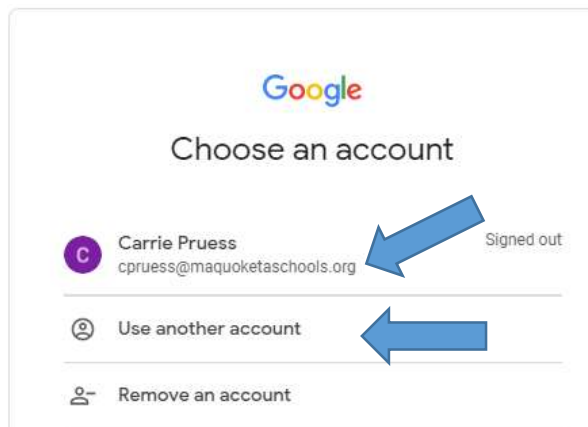

## Canvas Log In

Go to [www.maquoketaschools.org](http://www.maquoketaschools.org)

Click on the Canvas button at the bottom of the page.

Select your school Google account

(name@maquoketaschools.org)

If you don't see it select Use another account and enter your school Google information.